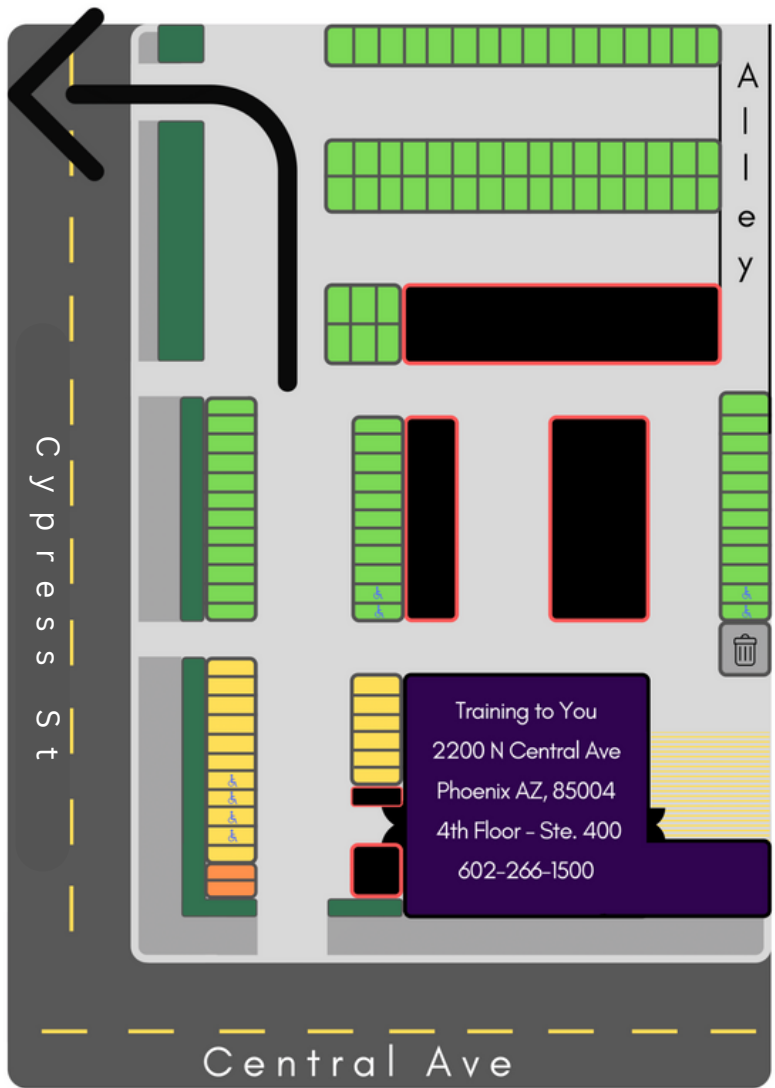

# Additional parking across Cypress Street

## Legend

-  Available
-  1 Hour Parking
-  10 Minute Parking
-  No Parking
-  Handicap Parking
-  Loading Zone

Encanto/Central Light Rail Station  
500 ft (2 min walk)